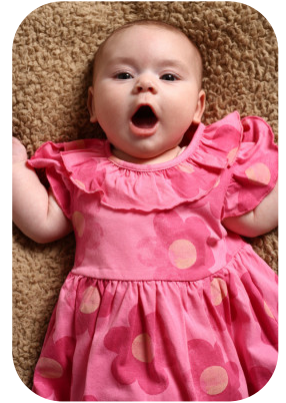

Wren Edith Bate

Videos: 2

Age: 0-5
Gender: F
Location: Britain
North
Drives: No

Waist: NA
Bust: NA
Hips: NA

Accent: London

Talents
CHILD MODELLING

FOR ANY INQUIRIES PLEASE CONTACT US